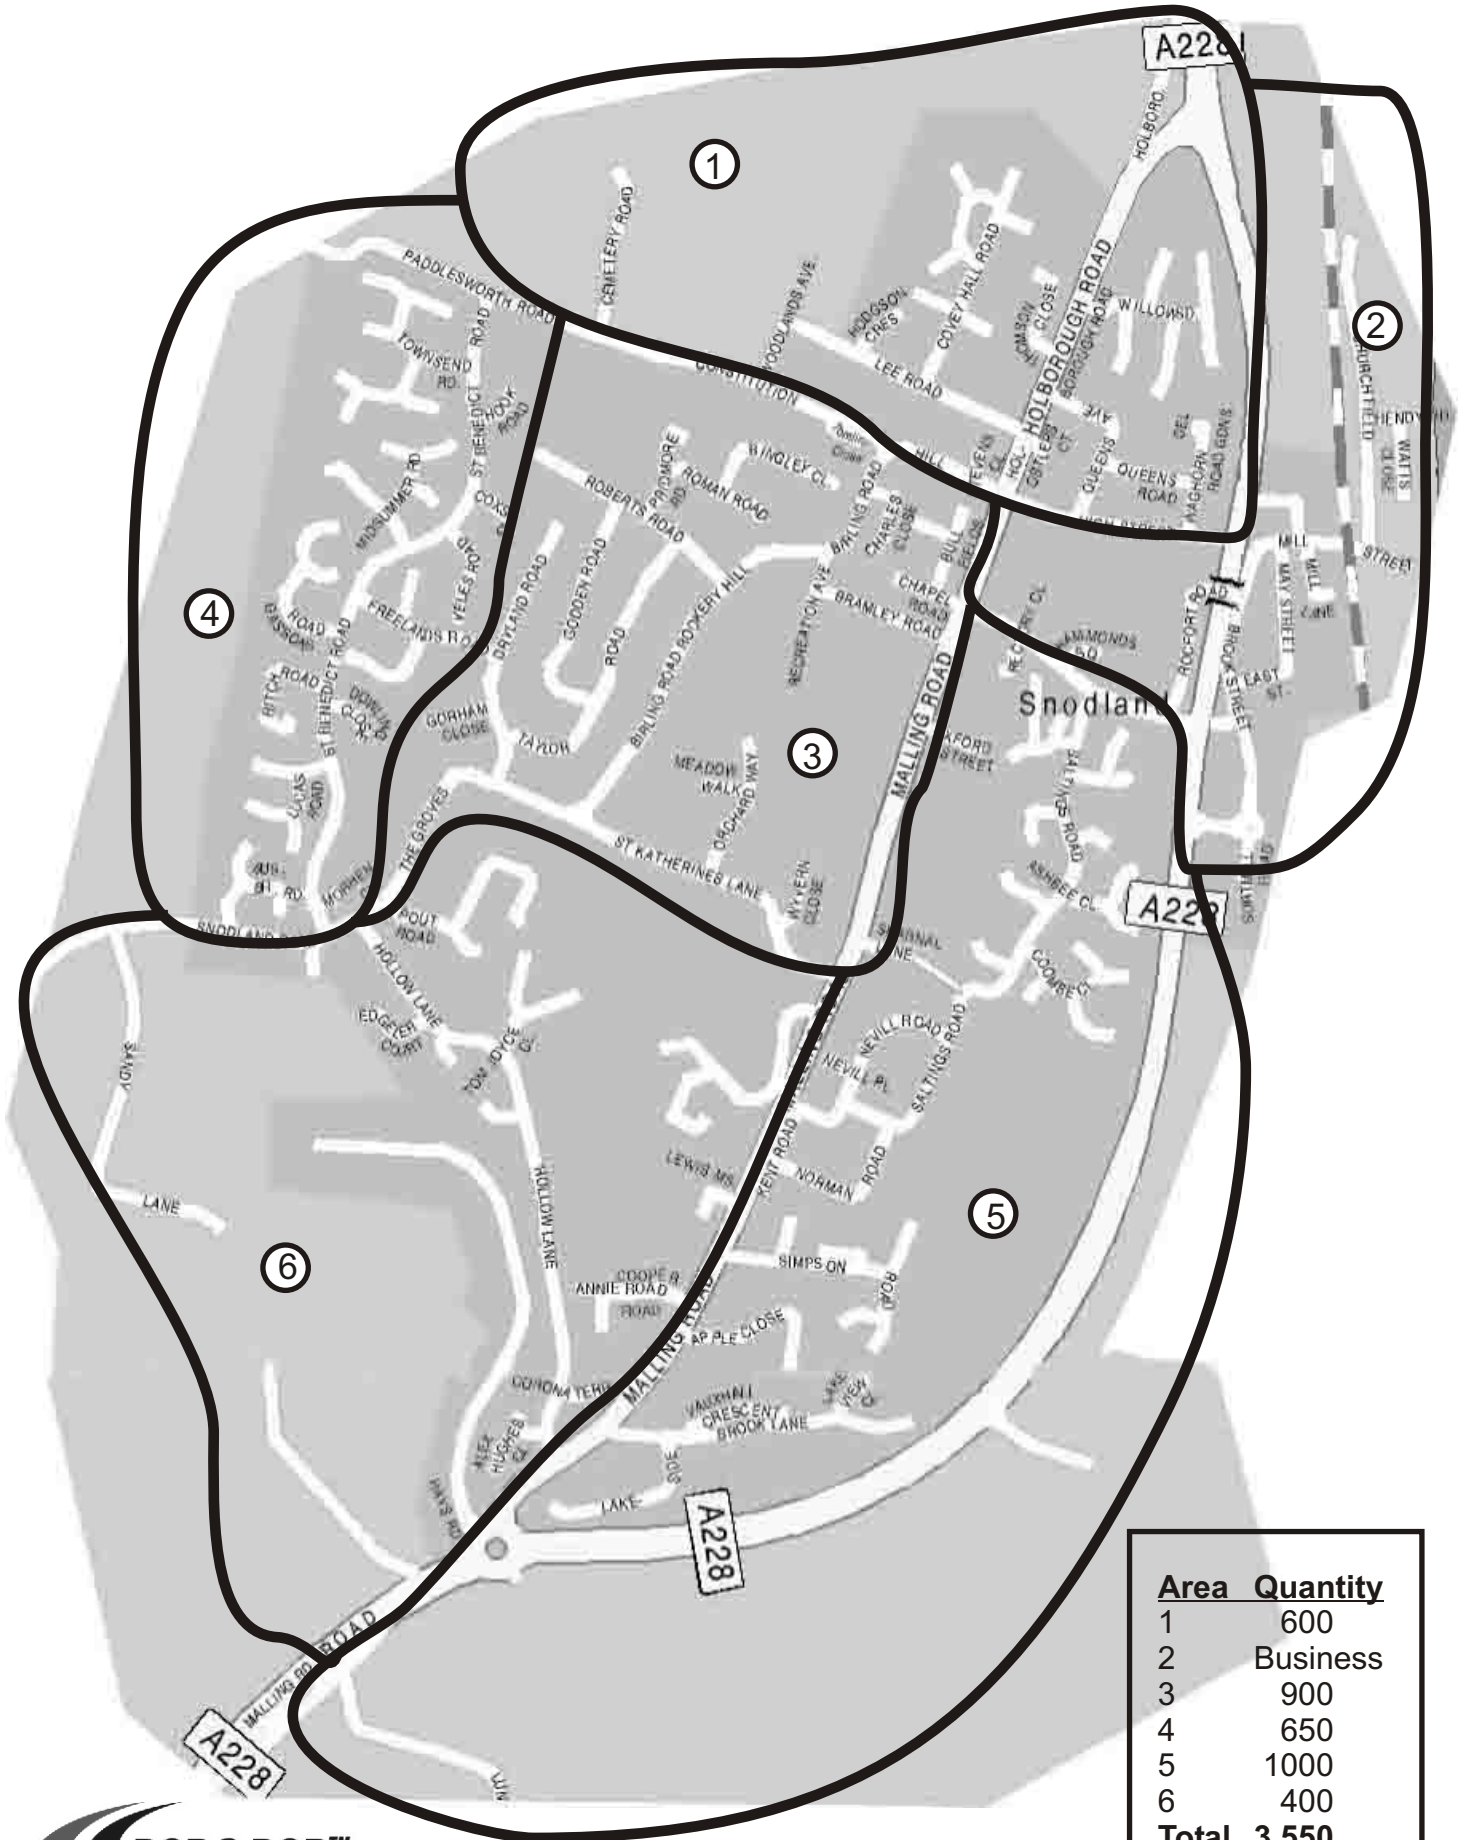

# SNODLAND

Area	Quantity
1	600
2	Business
3	900
4	650
5	1000
6	400
<b>Total</b>	<b>3,550</b>